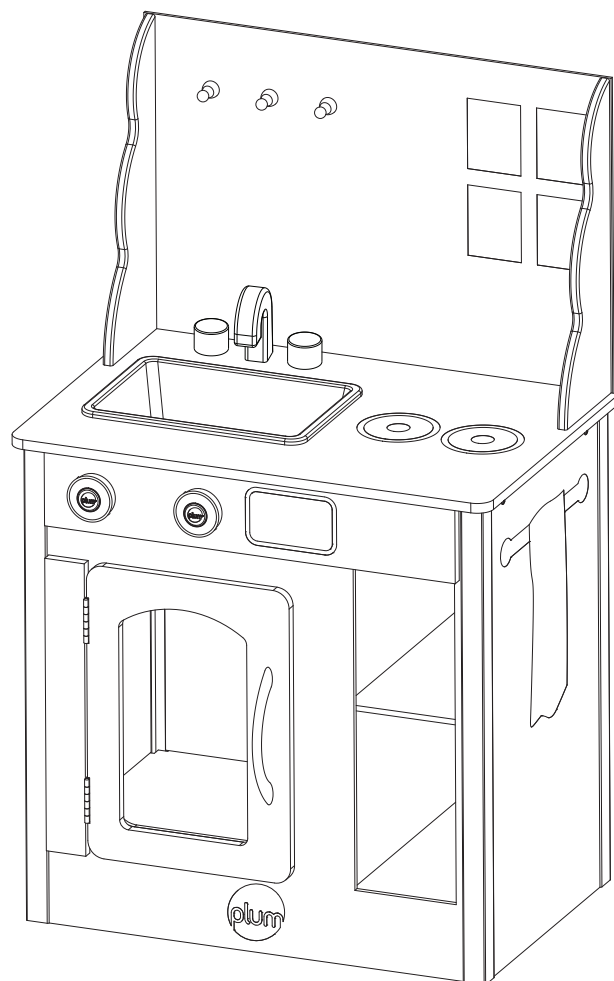

# assembly instructions

## Cabin Wooden Kitchen - Pink Lemonade

assembly requires 1 adult  
(approx. 1 hr assembly time)

**WARNING! Minimum user age 3 years. Not suitable for children under 36 months – small parts, choking hazard. Hemispheric Shapes – Suffocation Hazard. Adult assembly required. Only for domestic use. Indoor use only.**