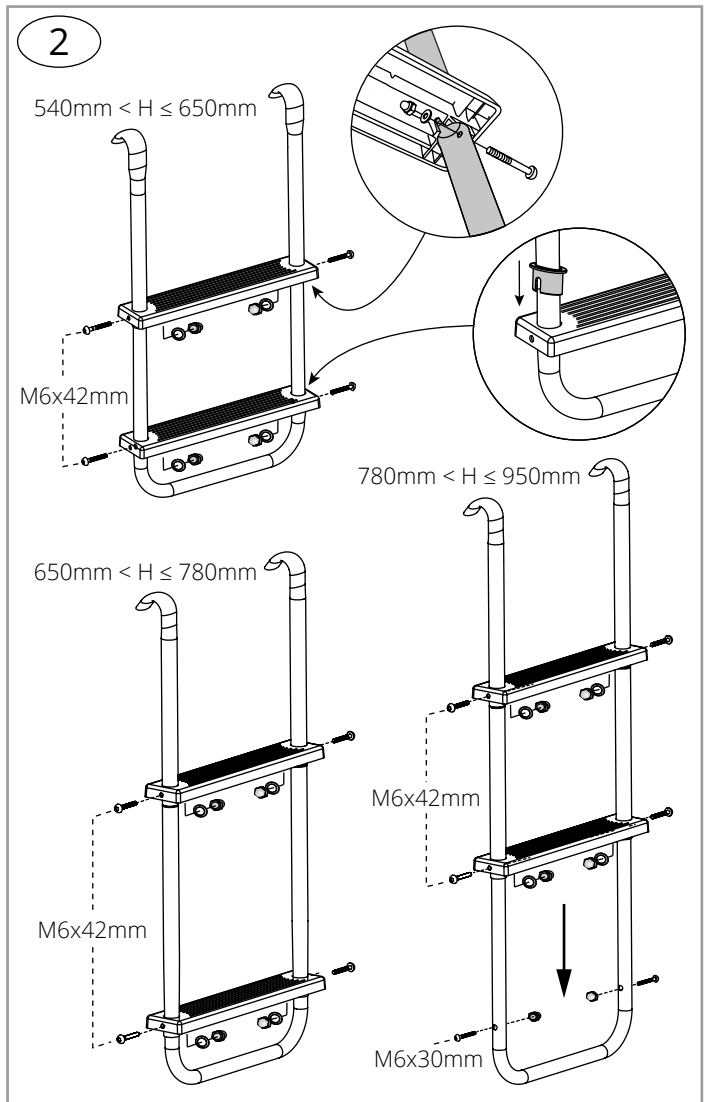

SAC0141 x2	SAC0144 x1	SAC0145 M6 x6	M6 x 30mm x2	x1	☒
	SAC0142 x2	SAC0150 x2	M6 x4	M6 x 42mm x4	x1	☒
	SAC0143 x2					☒