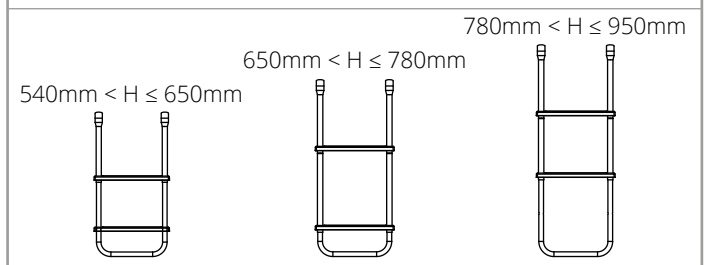

SAC0141 x2	SAC0144 x1	SAC0145 M6 x6	M6 x 30mm x2	x1	☒
	SAC0142 x2	SAC0150 x2	M6 x4	M6 x 42mm x4	x1	☒
	SAC0143 x2					☒