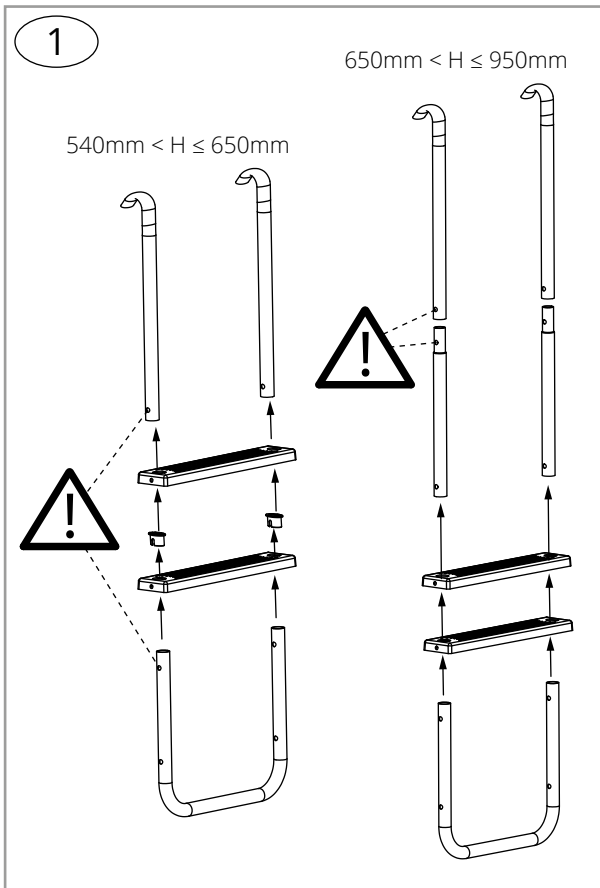

SAC0141 x2	SAC0144 x1	SAC0145 M6 x6	M6 x 30mm x2	x1	☒
	SAC0142 x2	SAC0150 x2	M6 x4	M6 x 42mm x4	x1	☒
	SAC0143 x2					☒